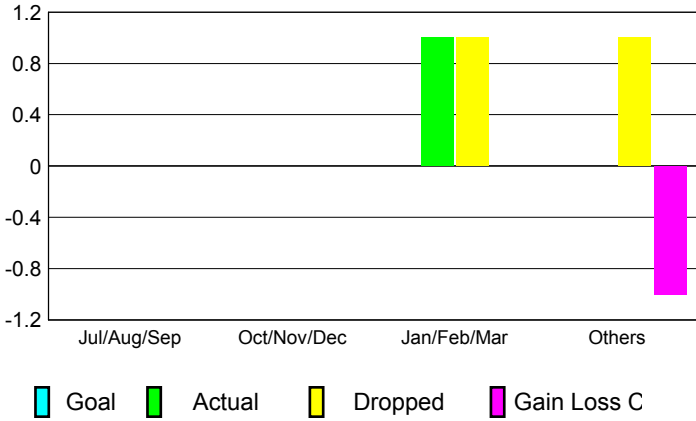

GMT: **CARLOS JUSTINIANO**

Location: **DOMINICAN REPUBLIC**

GMT CA: **3**

CLUBS

Month	New Club Goal	Actual New Clubs	Actual Dropped Clubs	Gain/Loss of Clubs
2012-2013				
Jul/Aug/Sep	0	0	0	0
Oct/Nov/Dec	0	0	0	0
Jan/Feb/Mar	0	1	1	0
Apr/May/Jun	0	0	1	-1
Totals	0	1	2	-1

Club Results 2012-2013
Goal, New, Dropped, Gain/Loss

YTD Status Quo Clubs 2012-2013

Status Quo Clubs Compared to Status Quo Members

Club Gain/Loss 2012-2013

MEMBERSHIP

Month	Net Memb Goal	Actual New Memb	Actual Dropped Memb	Gain/Loss of Memb
2012-2013				
Jul/Aug/Sep	0	15	20	-5
Oct/Nov/Dec	0	58	57	1
Jan/Feb/Mar	0	64	19	45
Apr/May/Jun	0	35	72	-37
Totals	0	172	168	4