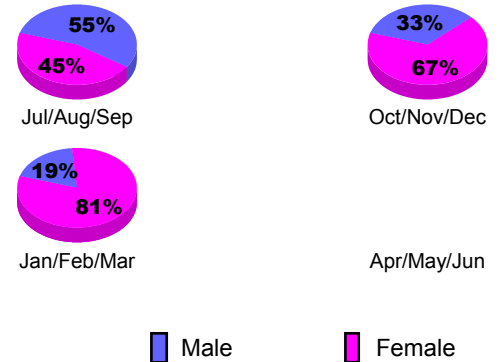

Club Results 2012-2013
Goal, New, Dropped, Gain/Loss

YTD Status Quo Clubs 2012-2013

Status Quo Clubs Compared to Status Quo Members

Club Gain/Loss 2012-2013

MEMBERSHIP

Month	Net Memb Goal	Actual New Memb	Actual Dropped Memb	Gain/Loss of Memb
2012-2013				
Jul/Aug/Sep	0	15	20	-5
Oct/Nov/Dec	0	58	57	1
Jan/Feb/Mar	0	64	19	45
Apr/May/Jun	0	35	72	-37
Totals	0	172	168	4

Membership Results 2012-2013
Goal, New, Dropped, Gain/Loss

Gender Comparison 2012-2013

Membership Gain/Loss 2012-2013