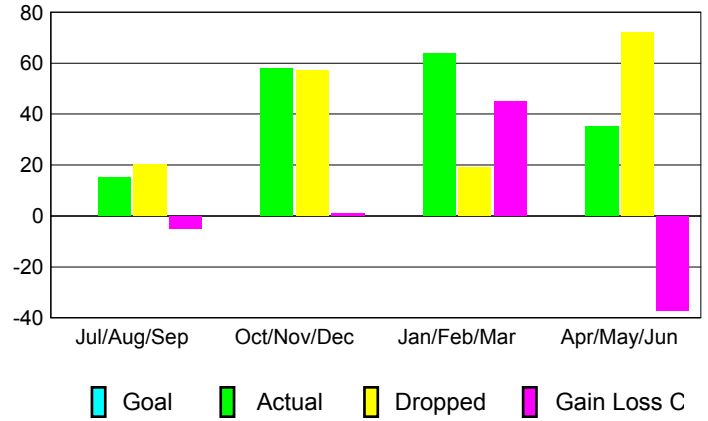

GMT: **CARLOS JUSTINIANO**

Location: **DOMINICAN REPUBLIC**

GMT CA: **3**

CLUBS

Month	New Club Goal	Actual New Clubs	Actual Dropped Clubs	Gain/Loss of Clubs
2012-2013				
Jul/Aug/Sep	0	0	0	0
Oct/Nov/Dec	0	0	0	0
Jan/Feb/Mar	0	1	1	0
Apr/May/Jun	0	0	1	-1
Totals	0	1	2	-1

Club Results 2012-2013
Goal, New, Dropped, Gain/Loss

YTD Status Quo Clubs 2012-2013

Status Quo Clubs Compared to Status Quo Members

Club Gain/Loss 2012-2013

MEMBERSHIP

Month	Net Memb Goal	Actual New Memb	Actual Dropped Memb	Gain/Loss of Memb
2012-2013				
Jul/Aug/Sep	0	15	20	-5
Oct/Nov/Dec	0	58	57	1
Jan/Feb/Mar	0	64	19	45
Apr/May/Jun	0	35	72	-37
Totals	0	172	168	4

Membership Results 2012-2013
Goal, New, Dropped, Gain/Loss

Gender Comparison 2012-2013

Membership Gain/Loss 2012-2013